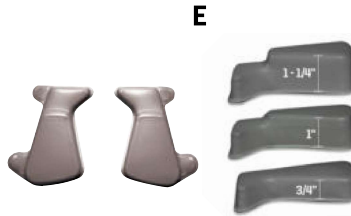

● AVAILABLE ○ STANDARD — NOT AVAILABLE

INSITE UPGRADE

Alert monitor sold separately. See page 12-21.

CONVERT TO BLACK

Black Front/Rear Bumper/Face Frames

INFLATABLE CROWN

YOUTH FACE FRAME OPTIONS

Three helmet fitting sizes and two color options