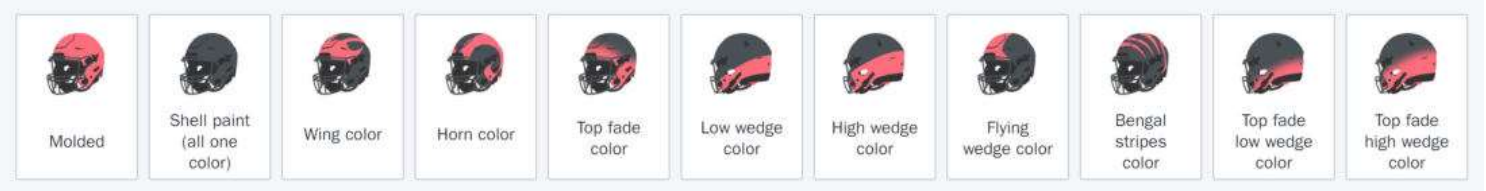

DON'T FORGET THIS IS ALL ZERO COST TO YOU!

Riddell wti

Innovative finishes and decoration for the ultimate helmet design. Customize with combinations of finishes and patterns to create a unique design.

HELMET STYLE OPTIONS