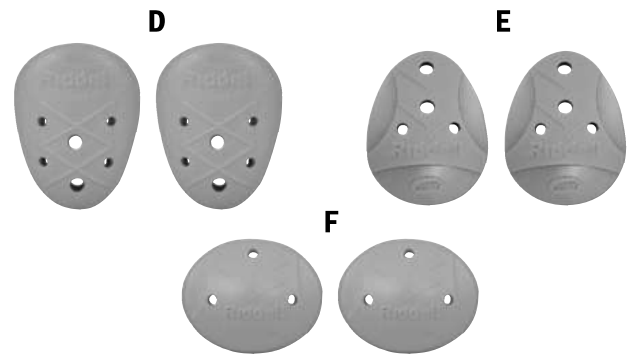

THIGH & KNEE PADS

ITEM NAME	SIZE	ITEM
D Biolite® Vent Air Thigh Pads - Pair Pack	S (5.75")	R48155
E Biolite® Vent Air Knee Pads - Pair Pack	L (7.5")	R48172
	M (6.5")	R48168
F Biolite® Vent Air Knee Pads - Pair Pack	S (3.5")	R48159