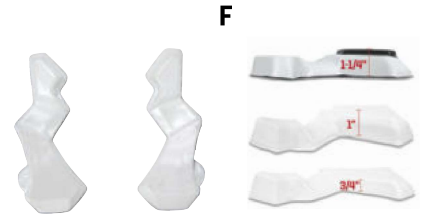

YOUTH S-PAD OPTIONS

Three helmet fitting sizes and two color options

VARSITY FACE FRAME OPTIONS

Three helmet fitting sizes and two color options

HARD CUP CHIN STRAP

Ordered with helmet

TCP CHIN STRAP

Ordered with helmet