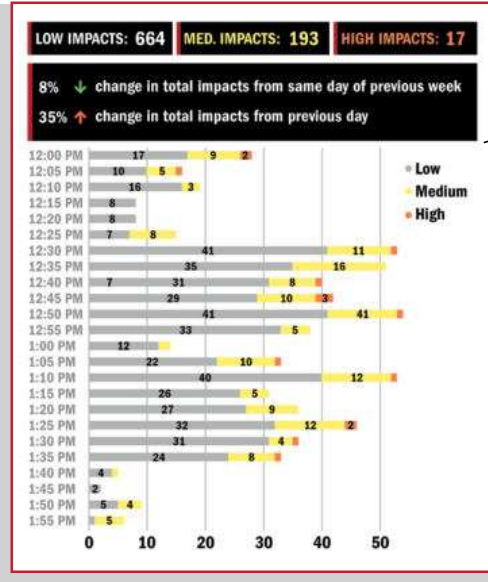

Riddell's InSite Analytics Team will provide automated reports and compare teams' head impact data to national norms (playing level/position-specific) and individual history.

AUTOMATED REPORTS

PRACTICE PLAN INTEGRATION

Import your practice plan to gain immediate insights on which drills & dress types are causing the highest head impact exposure.

IMPACT TRENDS

Quantify your impact volume by dress type to make informed practice plan decisions.