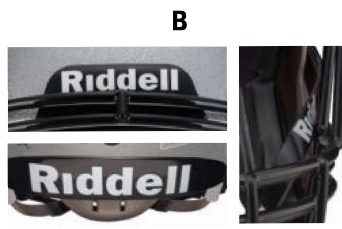

CONVERT TO BLACK

Black Front/Rear Bumper/Face Frames