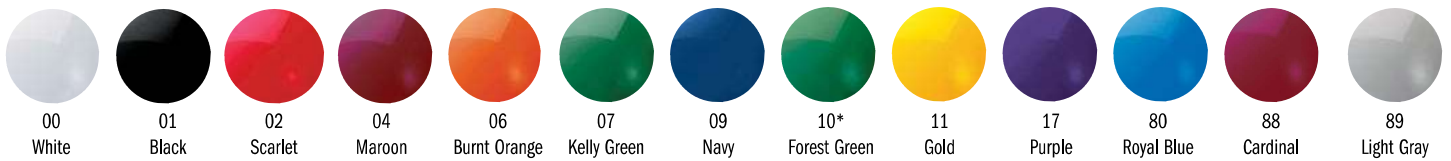

WTI HELMET FINISH OPTIONS

CHROME

PATTERN

ANODIZED

CONTACT YOUR REP

Prices vary with decorations and quantity. Contact your Riddell Sales Rep for details.

PAINT COLOR OPTIONS

IMPREGNATED HELMET SHELL COLORS