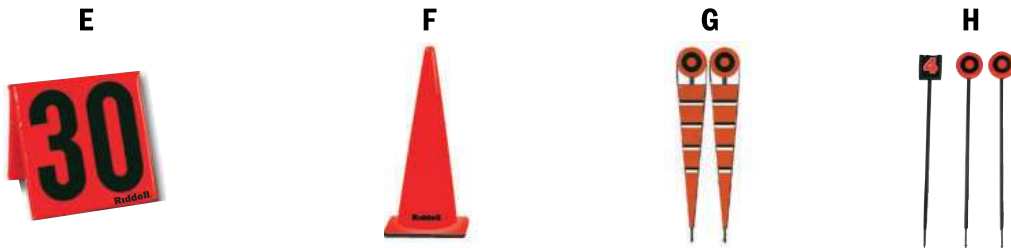

ITEM NAME	DESCRIPTION	COLORS	ITEM
E Riddell® Crushable Sideline Marker Set	Hook-and-loop fastens for standing position. Numbered on both sides. Weighted for stability. 11-piece set (two each - 40, 30, 20, 10, G, and one each 50). Canadian Football Sideline Marker Set - Two Piece Set ("C" & "50"). Flag Football Yard Marker Set - Five Piece Set (two each - 20 and G, and one each 40).	Orange	RCCLM RCCSLM FBWSW
F Riddell® Cones	Weighted bases for stability, more flexible than early model traffic cones, compact stacking saves space. Comes in 6", 12", 18".	Orange Orange Orange	RRCCONE06 (6") RRCCONE12 (12") RRCCONE18 (18")
G Chain Set	2-color horizontal chain set. 7' 5" with padded bullseye. Black foam on poles with padded pro banners.	Orange	CS03-H0
H Riddell® Flip Down Marker with Recreational Chain	Econo padded flip down indicator with easy flip color numbers with grommet rings on safety padded top and 2-piece black padded aircraft aluminum poles. Econo chain set is 7' tall with 12" x 2" padded bullseye and chain swivel. Two options - Flip Down Marker with Chain Set (RFDMRC) and Flip Down Marker w/ Pole Only (RFDMHP). Not recommended for high school.	Orange	RFDMRC RFDMHP

NOTE: Heavy items; additional freight changes will apply for blocking shield, blocking dummy and sled replacement pads.

WARNING: Football is a dangerous sport which may result in serious injuries or even death. Although our equipment is designed to help reduce the risk of such injuries, there is no guarantee that any injury will be prevented by the use of this equipment.