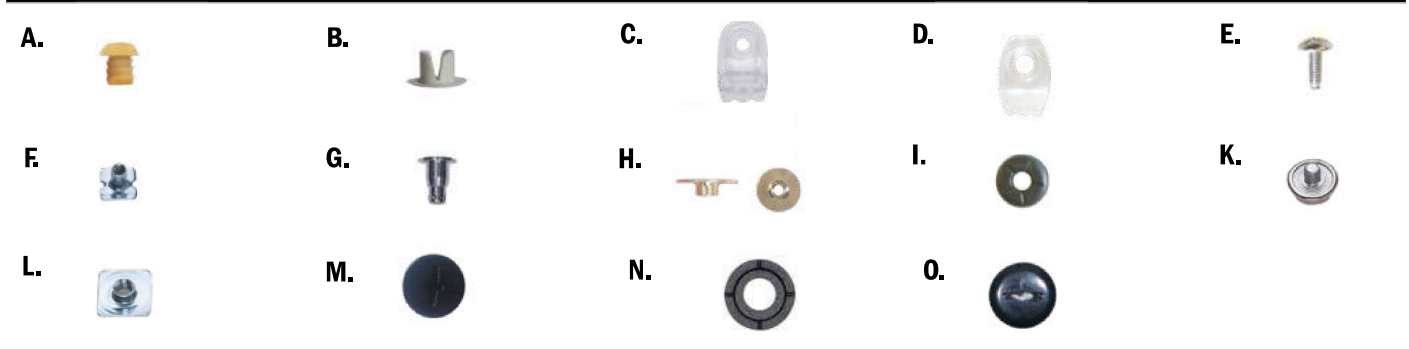

COMPONENTS

SPEED ICON YOUTH INSITE / SPEED ICON YOUTH

PART	ITEM #
LINER	
Back/Neck/Side Liner - White Bumper (S/M/L)	R939882289
Back/Neck/Side Liner - White Bumper (L)	R939883389
Back/Neck/Side Liner - White Bumper (XL)	R939884489
Standard Crown Liner - Non-Inflatable - Gray (S-XL)	R987808
Standard Crown Liner - Inflatable - Gray (S-XL)	R4598889
Front Pad Liner	R97790033
Overliner - Black (S)	R94882911
Overliner - Black (M/L)	R94882933
Overliner - Black (XL)	R94882933
Front Pocket - White Bumper w/Logo - Black Vinyl	R9388V00
C-Front Pocket - White Bumper w/Logo - Black Vinyl	R9388VC00
InSite Conversion Kit (S) - White	R63100
InSite Conversion Kit (M/L) - White	R63101
InSite Conversion Kit (XL) - White	R63102
InSite Conversion Kit (S) - Black	R62771101
InSite Conversion Kit (M/L) - Black	R62772301
InSite Conversion Kit (XL) - Black	R62774401
S-PADS	
Face Frame Pad ¾" Right - Inflatable (Gray)	R95888907
Face Frame Pad ¾" Left - Inflatable (Gray)	R95888908
Face Frame Pad 1" Right - Inflatable (Gray)	R95888909
Face Frame Pad 1" Left - Inflatable (Gray)	R95888910
Face Frame Pad 1¼" Right - Inflatable (Gray)	R95888911
Face Frame Pad 1¼" Left - Inflatable (Gray)	R95888912
HARDWARE	

A	Helmet Valve	R45926
B	Liner Valve Cap - White	R45925
C	Top Face Mask Mounting Clip - HS⁺ S-Bar	R918680
D	Side QR Face Mask Mounting Clip - HS⁺ S-Bar	R920813
E	Screw #8-32 x 1/2" Stainless Steel - Waxed	R60108DPSW
F	T-Nut #8-32 x .410" Stainless Steel	R60105
G	Quick Release Mini-Pin (HS⁺ S-Bar)	R75961
H	Quick Release Receptacle	R45960
I	Grommet	R45969
J	HS⁺ S-Bar - Quick Release Face Mask Mounting Kit	R455914
K	Chin Strap Stud, #8-32 x 3/16" Stainless Steel	R60104
L	T-Nut #8-32 x 1/8" Stainless Steel	R60106
M	Threaded Valve Retainer Cap	R920401
N	Threaded Valve Grommet	R920488
O	S-Pad Threaded Valve Retainer Cups	R929901