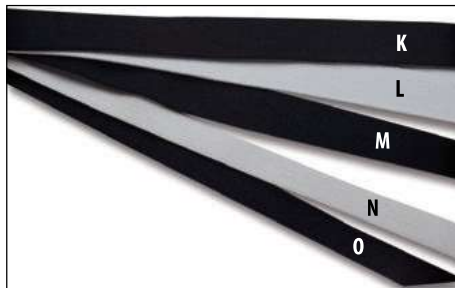

Dimensions: **60"L x 24"W x 68"H**
Item: **SP4**

Z-Fit Belting System component can be replaced by drilling out the rivets and replacing the assembly.

SHOULDER PAD ACCESSORY ATTACHMENT KIT

Item: **R48989**