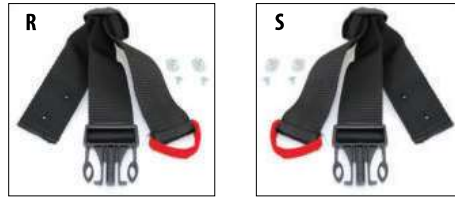

Dimensions: **60"L x 24"W x 68"H**
Item: **SP4**

Z-Fit Belting System component can be replaced by drilling out the rivets and replacing the assembly.

SHOULDER PAD ACCESSORY ATTACHMENT KIT

Item: **R48989**