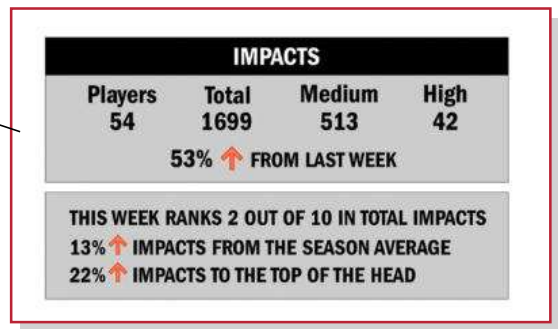

COMPARATIVE TEAM IMPACT ANALYSIS

Summary of the team's impacts based on volume, intensity and location compared to previous week and season long average.

POSITION GROUP BREAKDOWN

Impact volume categorized by position group & contributing players.

TOP CONTRIBUTING PLAYERS

Most substantial changes in impact volume by player compared to previous week.

TOP INCREASE				
Player Name	Position	Last Week	This Week	% Change
#88	WR	21	67	↑ 219%
#95	DL	34	98	↑ 188%
#9	ILB	16	38	↑ 138%

TOP DECREASE				
Player Name	Position	Last Week	This Week	% Change
#83	TE/FB	41	21	↓ -49%
#86	TE/FB	29	23	↓ -21%
#31	RB	54	47	↓ -13%