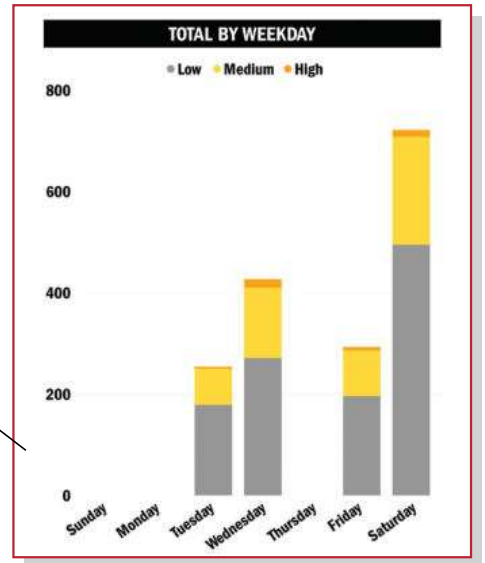

Riddell's InSite Analytics Team will provide automated reports and compare teams' head impact data to national norms (playing level/position-specific) and individual history.

AUTOMATED REPORTS

PRACTICE PLAN INTEGRATION

Import your practice plan to gain immediate insights on which drills & dress types are causing the highest head impact exposure.

IMPACT TRENDS

Quantify your impact volume by dress type to make informed practice plan decisions.

COMPARATIVE TEAM IMPACT ANALYSIS

Summary of the team's impacts based on volume, intensity and location compared to previous week and season long average.

POSITION GROUP BREAKDOWN

Impact volume categorized by position group & contributing players.

TOP CONTRIBUTING PLAYERS

Most substantial changes in impact volume by player compared to previous week.

TOP INCREASE				
Player Name	Position	Last Week	This Week	% Change
#88	WR	21	67	↑ 219%
#95	DL	34	98	↑ 188%
#9	ILB	16	38	↑ 138%

TOP DECREASE				
Player Name	Position	Last Week	This Week	% Change
#83	TE/FB	41	21	↓ -49%
#86	TE/FB	29	23	↓ -21%
#31	RB	54	47	↓ -13%

IMPACT LOCATION TRACKING

Position group head impact totals mapped by InSite's 5 impact zones.