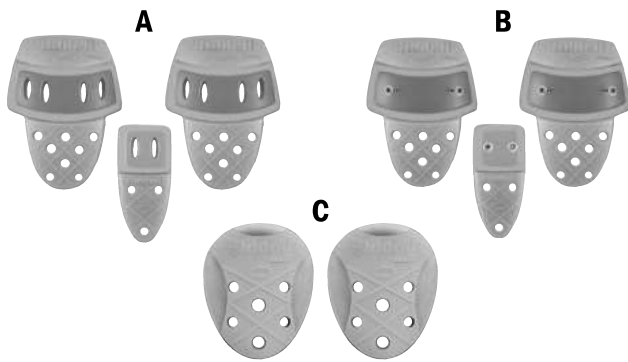

BODY PADS & GIRDLES

HIP, THIGH & BODY PADS

ITEM NAME	SIZE	ITEM
A Biolite® Vent Air 3-Piece Hip Pad Set - Slotted	L (10")	R48163
	M (9")	R48164
	S (6.5")	R48154
B Biolite® Vent Air 3-Piece Hip Pad Set - Sliding Snaps	M (9")	R48165
	S (6.5")	R48156
C Biolite® Vent Air Thigh Pads - Pair Pack	L (7.5")	R48166
	M (6.75")	R48167