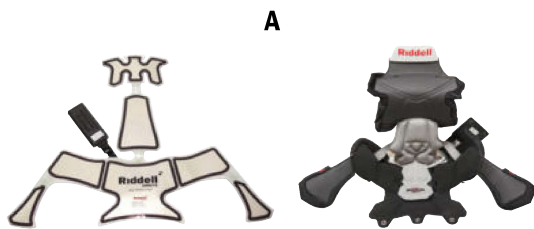

INSITE UPGRADE

Alert monitor sold separately. See page 12-21.