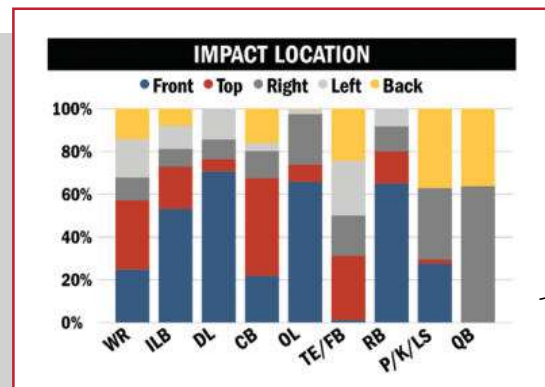

IMPACT LOCATION TRACKING

Position group head impact totals mapped by InSite's 5 impact zones.