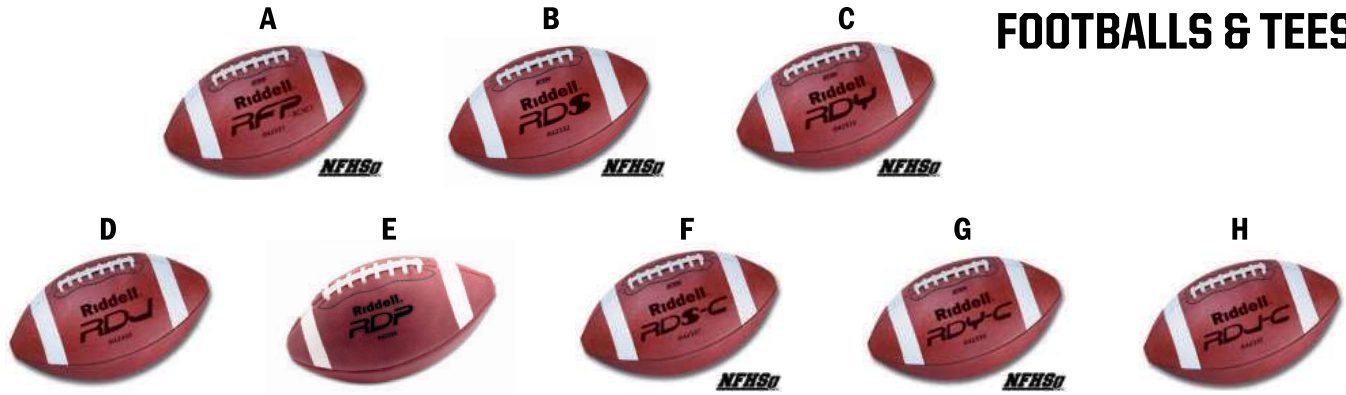

FOOTBALLS & TEES

ITEM NAME	DESCRIPTION	LEVEL	ITEM
A RFP-100 Official Leather Football	Official size and weight, Horween leather and pebbled construction, Channeled laces for improved grip, NFHS certified.	Collegiate	R42331
B RDS Official Leather Football	Official size and weight, Horween leather and pebbled construction for superior feel, Channeled laces for improved grip, NFHS certified.	High School	R42332
C RDY Youth Leather Football	Youth size and weight (Ages 14 & under), Premium grain leather and pebbled construction, Channeled laces for improved grip, NFHS certified.	Youth	R42333
D RDJ Junior Leather Football	Junior size and weight (Ages 9-12), Premium grain leather and pebbled construction, Channeled laces for improved grip.	Junior	R42334
E RDP Pee-Wee Leather Football	Pee-Wee size and weight.	Pee Wee	R42335
F RDS-C Official Composite Football	Official size and weight, Pebbled composite leather with channeled laces for improved grip, Lockstitch panels and dual-sided lace reinforcement, Includes half stripe, NFHS certified.	High School	R42339
G RDY-C Youth Composite Football	Youth size and weight (Ages 14 & under), Pebbled composite leather with channeled laces for improved grip, Includes half stripe, NFHS certified.	Youth	R42336
H RDJ-C Youth Composite Football	Junior size and weight (Ages 9-12), Pebbled composite leather with channeled laces for improved grip, Includes half stripe.	Youth	R42337