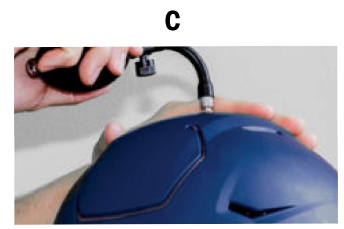

● AVAILABLE ○ STANDARD — NOT AVAILABLE

INSITE UPGRADE

Alert monitor sold separately. See page 12-21.

CONVERT TO BLACK

Black Front/Rear Bumper/Face Frames

INFLATABLE CROWN

YOUTH FACE FRAME OPTIONS

Three helmet fitting sizes and two color options