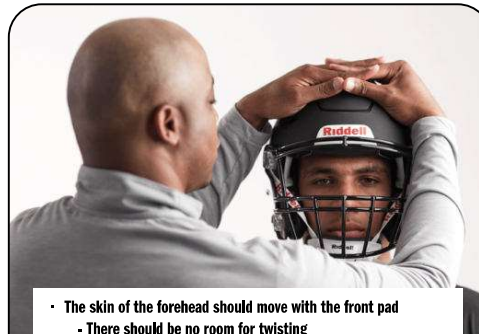

- The skin of the forehead should move with the front pad
  - There should be no room for twisting
- If helmet slides easily over the forehead, inflate helmet liners or try a smaller helmet
- Ensure a proper fit:
  - Interlock hands on top of helmet and press down
  - Player should feel pressure on crown of head, not brow
  - Pressure on brow indicates improper fit
  - Front of helmet should be approximately 1" above the eyebrows
- To avoid injury or discomfort, never wear a helmet positioned too high or too low