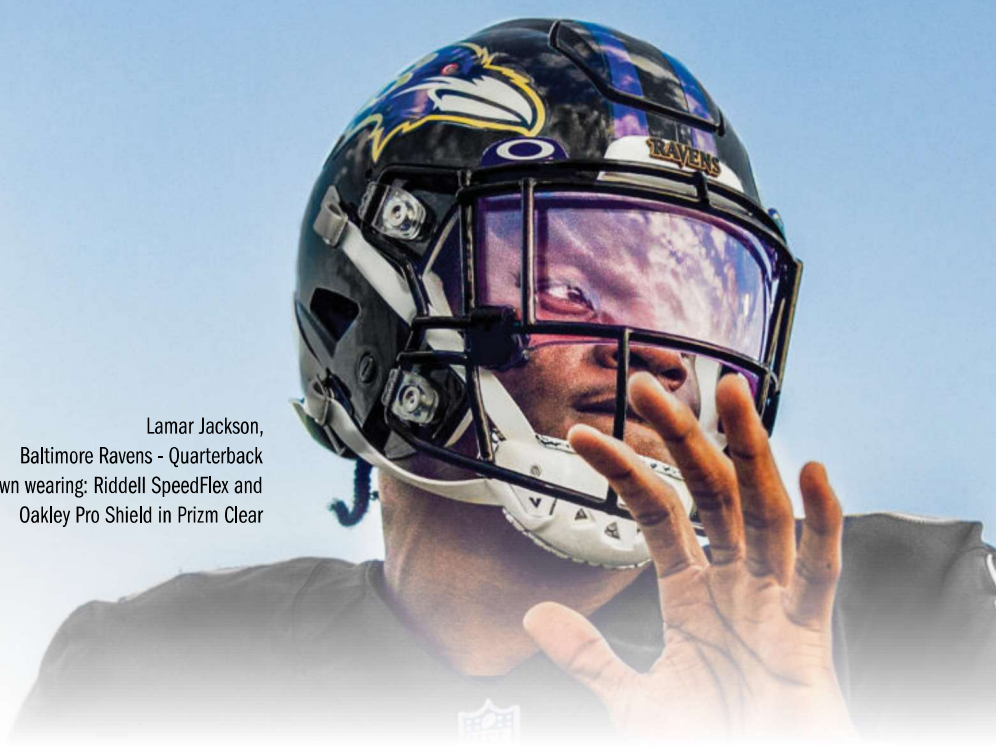

Lamar Jackson,
Baltimore Ravens - Quarterback
Shown wearing: Riddell SpeedFlex and
Oakley Pro Shield in Prizm Clear

Pro Shield in Prizm Clear