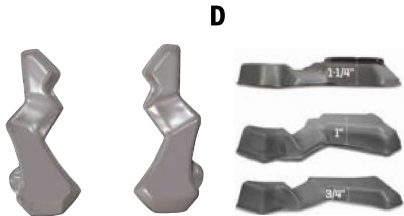

YOUTH FACE FRAME OPTIONS

Three helmet fitting sizes and two color options