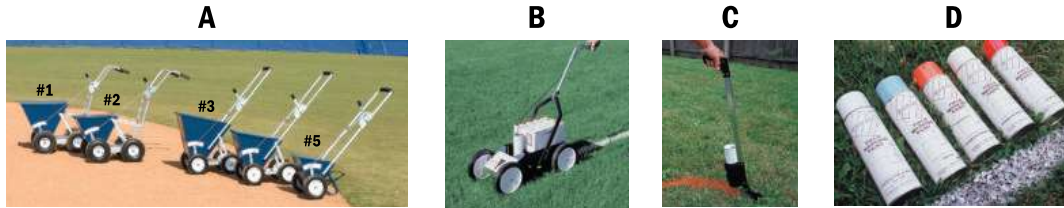

FACILITY MAINTENANCE & COOLING SYSTEMS

FIELD MARKERS, STRIPER, PAINT AND WINDER

ITEM NAME	DESCRIPTION	ITEM
A Dry Line Field Markers	Steel construction. #1 Heavy-Duty Steel 4-wheels (100lb capacity) #2 Heavy-Duty Steel 4-wheels (50lb capacity) #3 Heavy-Duty Steel 4-wheels (65lb capacity) #5 Heavy-Duty Steel 4-wheels (25lb capacity)	FLMR-100HD FLMR-50HD BBDLM654 FLMR-25
B Athletic Field Striper		WLL6
C Hand Wand Unit		WLH
D Aerosol Field Marking Paint	All colors sold per case of 12 cans only. Color: White Colors: Yellow, Orange, Scarlet, Royal, Black, Maroon, Purple, Navy	WLPW WLP-Color