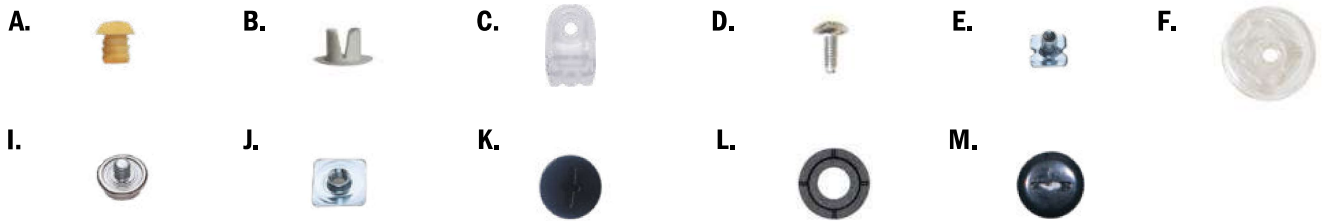

COMPONENTS

SPEED CLASSIC YOUTH

PART	ITEM #
LINER	
Back/Neck/Side Liner - White Bumper (S)	R476511
Back/Neck/Side Liner - White Bumper (M)	R476522
Back/Neck/Side Liner - White Bumper (L)	R476533
Back/Neck/Side Liner - White Bumper (XL)	R4766544
Standard Crown Liner - Non-Inflatable - Gray (S-XL)	R57701
Standard Crown Liner - Inflatable - Gray (S-XL)	R64066189
E-Crown Liner - Non-Inflatable - Gray (S-XL)	R87704
E-Crown Liner - Inflatable - Gray (S-XL)	R64066489
Front Pad Liner	R97790033
Front Pocket - White Bumper w/Logo - White Vinyl	R9378V00
C-Front Pocket - White Bumper w/Logo - White Vinyl	R9378VC00
S-PADS	
Face Frame Pad ¾" Right - Inflatable (Gray)	R95888907
Face Frame Pad ¾" Left - Inflatable (Gray)	R95888908
Face Frame Pad 1" Right - Inflatable (Gray)	R95888909
Face Frame Pad 1" Left - Inflatable (Gray)	R95888910
Face Frame Pad 1¼" Right - Inflatable (Gray)	R95888911
Face Frame Pad 1¼" Left - Inflatable (Gray)	R95888912
HARDWARE	

A	Helmet Valve	R45926
B	Liner Valve Cap - White	R45925
C	Face Mask Mounting Clip - HS⁴ S-Bar	R918680
D	Screw #8-32 x 1/2" Stainless Steel - Waxed	R60108DPSW
E	T-Nut #8-32 x .410" Stainless Steel	R60105
F	T-Nut Holder	R45968
G	Solid Wire Carbon Steel - Quick Release Face Mask Mounting Kit	R45956
H	HS⁴ S-Bar - Quick Release Face Mask Mounting Kit	R455914
I	Chin Strap Stud, #8-32 x 3/16" Stainless Steel	R60104
J	T-Nut #8-32 x 1/8" Stainless Steel	R60106
K	Threaded Valve Retainer Cap	R920401
L	Threaded Valve Grommet	R920488
M	S-Pad Threaded Valve Retainer Cap	R929901