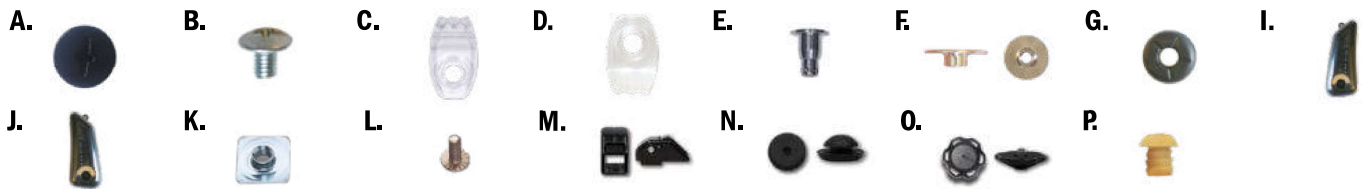

PART	HAT SIZE	ITEM #	ITEM #
LINER			
Front Pad	6½ - 6¾	R679123	R579132
Front Pad	> 6¾ - 7	R679123	R579134
Front Pad	7 - 7¼	R679123	R579132
Front Pad	> 7¼ - 7½	R679123	R579134
Front Pad	7½ - 7¾	R679123	R579132
Front Pad	> 7¾	R679123	R579134
Crown Pad	6½ - 6¾	R679323	R579321Y
Crown Pad	> 6¾ - 7	R679323	R579323Y
Crown Pad	7 - 7¼	R679323	R579332Y
Crown Pad	> 7¼ - 7½	R679323	R579334Y
Crown Pad	7½ - 7¾	R679344	R579342Y
Crown Pad	> 7¾	R679344	R579345Y
Rear Pad	6½ - 6¾	R679523	R579521
Rear Pad	> 6¾ - 7	R679523	R579523
Rear Pad	7 - 7¼	R679532	R579532
Rear Pad	> 7¼ - 7½	R679523	R579534
Rear Pad	7½ - 7¾	R679544	R579543
Rear Pad	> 7¾	R679544	R579545
Left Side Pad	6½ - 6¾	R679723L	R579721L
Left Side Pad	> 6¾ - 7	R679723L	R579723L
Left Side Pad	7 - 7¼	R679723L	R579732L
Left Side Pad	> 7¼ - 7½	R679723L	R579734L
Left Side Pad	7½ - 7¾	R679744L	R579743L
Left Side Pad	> 7¾	R679744L	R579745L
Right Side Pad	6½ - 6¾	R679723R	R579721R
Right Side Pad	> 6¾ - 7	R679723R	R579723R
Right Side Pad	7 - 7¼	R679723R	R579732R
Right Side Pad	> 7¼ - 7½	R679723R	R579734R
Right Side Pad	7½ - 7¾	R679744R	R579743R
Right Side Pad	> 7¾	R679744R	R579745R
FACE FRAME			
Face Frame Pad ¾" Right - Black	—	—	R871934R
Face Frame Pad ¾" Left - Black	—	—	R871934L
Face Frame Pad 1" Right - Black	—	R971901R	R571901R
Face Frame Pad 1" Left - Black	—	R971901L	R571901L
Face Frame Pad 1¼" Right - Black	—	R9719114R	R5791114R
Face Frame Pad 1¼" Left - Black	—	R9719114L	R5791114L
Face Frame Pad 1½" Right - Black	—	—	R5719112R
Face Frame Pad 1½" Left - Black	—	—	R5719112L
HARDWARE			

A	Threaded Liner Retainer Cap - Black	—	R920401	R920401
B	Screw, #8-32 x 1/4" Stainless Steel	—	R60101	R60101
C	Top Hinge Clip - Face Mask Mounting	—	R920811	R920811
D	Bottom Clip - Face Mask Mounting	—	R920813	R920813
E	Quick Release Mini-Pin	—	R75961	R75961
F	Quick Release Receptacle	—	R45960	R45960
G	Grommet	—	R45360	R45360
H	SF-Face Mask Mounting Kit	—	R45511	R45511
I	Strap-Loc - Black - Right	—	R9263101	R9263101
J	Strap-Loc - Black - Left	—	R9264101	R9264101
K	T-Nut, #8-32 x 1/8" Stainless Steel	—	R60106	R60106
L	Strap-Loc Screw	—	R49762	R49762
M	Cam-Loc Housing - Black	—	R926577	R926577
N	Cam-Loc Stopper - Black	—	R9205501	R9205501
O	Thumb Screw - Black	—	R60115	R60115
P	Helmet Valve	—	R45926	R45926
Q	Side to Rear Liner Connector Tab	—	R189921	R189921
R	Front to Side Connector Tab	—	R189926	R189926