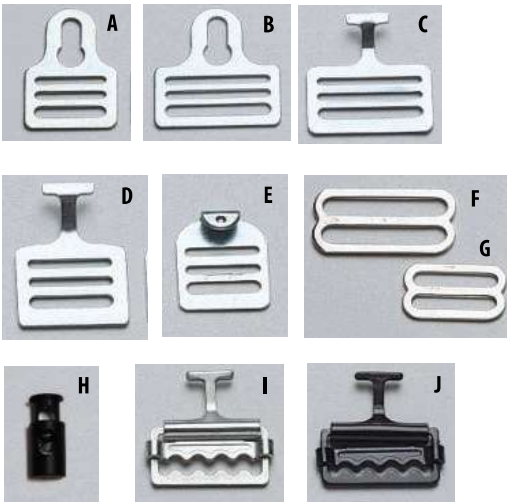

Dimensions: **60"L x 24"W x 68"H**
Item: **SP4**

Z-Fit Belting System component can be replaced by drilling out the rivets and replacing the assembly.

SHOULDER PAD ACCESSORY ATTACHMENT KIT

Item: **R48989**