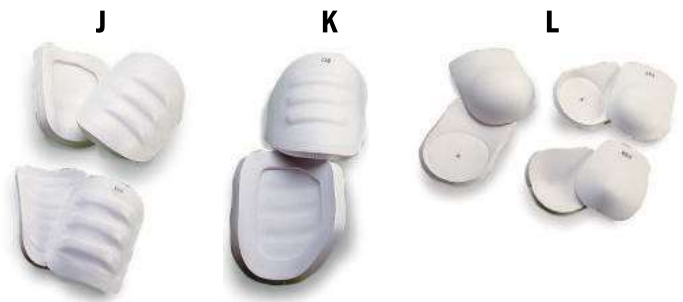

THIGH & KNEE PADS

ITEM NAME	SIZE	ITEM
J Vinyl Dipped Thigh Pads - Pair Pack	L (8.5")	TMB
	M (7.25")	TSO
K Vinyl Dipped 9" Thigh Pads with Bumper Edge	L	TLB
L Vinyl Dipped Knee Pads - Pair Pack	L (6.5")	KMA