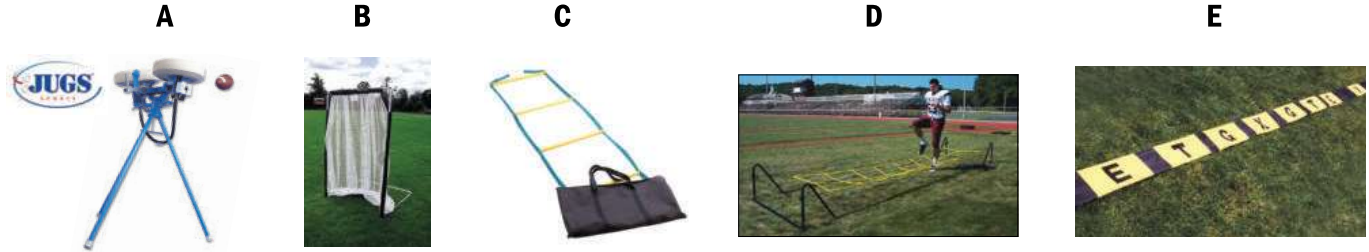

PRACTICE EQUIPMENT & GOAL POSTS

ITEM NAME	DESCRIPTION	ITEM
A Football Throwing Machine	Throwing distance 5-80 yards, Dial setting for speed adjustments, 100 volt AC, Passes (spiral), kick-offs and punts.	M1700
B Varsity Kicking Cage	Stable 6-foot high frame, frame and net lean towards the kicker to catch the football. Includes Frame with Net.	FKN
C Adjustable Agility Ladder	For developing quick and accurate foot speed, increased balance and cooperation. 15' L x 27" W with adjustable sections.	AAL27
D High-Step Agility Trainer	Durable and safe, this unit is perfect for all sports. Optic yellow step grid adjusts from 5" to 17" high. Overall size is 17 1/2" L x 6' W.	FBHSTP
E Lineman Splits Marker	Made of heavy duty vinyl, weighted to lay flat, 39' L x 10 1/2" W with adjustable 36" position indicators.	OLS