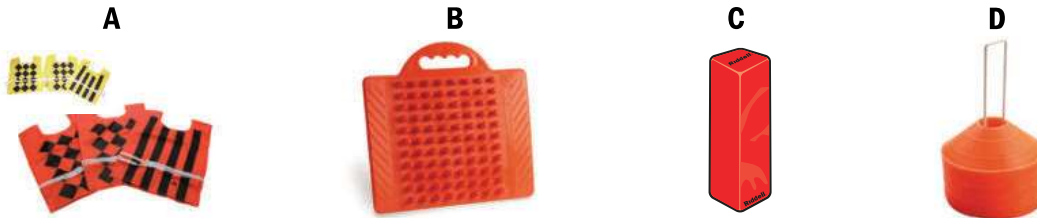

ITEM NAME	DESCRIPTION	COLORS	ITEM
A Sideline Official Pinnies	Beveled edges minimize risk of sprains. Solid rubber-like boards won't warp or splinter. Stays in place during drills. T-Board Set Weight: 36lbs, Board Only Weight: 25lbs.	Orange Yellow	LMS-0 LMS
B Travel Cleat Cleaner	15" x 12" with 88 tough rubber bristles to quickly remove mud and debris away from bottom of shoes.	Orange	TCC
C Riddell® Weighted Anchorless Pylon Set	No anchor system required. Stands by itself. Safe foam filler with a weighted shot bottom. Set of four.	Fl. Orange	RWAP
D Low Profile Cones	Open top, easily stored, Comes in two sizes, 2 ½" and 4 ½".	Orange	PC3 (2 ½") PC4 (4 ½")