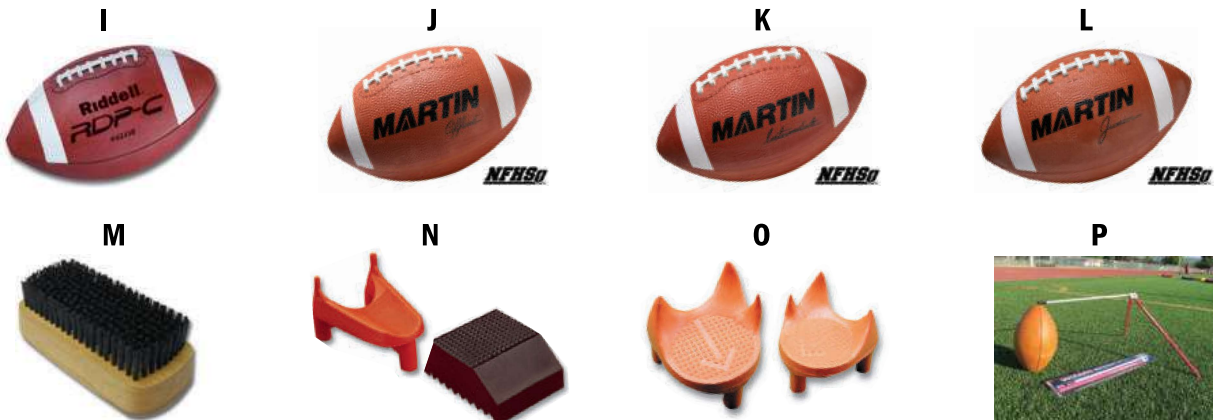

ITEM NAME	DESCRIPTION	LEVEL	ITEM
I RDP-C Pee-Wee Composite Football	Pee-Wee size and weight (Ages 10 & under), Pebbled composite leather with channeled laces for improved grip, includes half stripe.	Pee-Wee	R42338
J Official Rubber Football	Official size and weight, Inflated rubber construction, Channeled laces for improved grip, NFHS certified.	Adult	R42303
K Intermediate Rubber Football	Inflated rubber construction, Channeled laces for improved grip, NFHS certified.	Intermediate	R42305
L Junior Rubber Football	Youth size and weight (Ages 14 & under), Premium grain leather and pebbled construction, Channeled laces for improved grip, NFHS certified.	Youth	R42304
M Football Brush	Use to enhance tack and clean footballs.		R42300
N Placement Tees	2" Kickoff Tee (Orange). 2" Extra Point Tee (Black).		R42341 R42340
O Kickoff Tees	2" Kickoff Tee for Right-Footed Kicker Soccer Style. 2" Kickoff Tee for Left-Footed Kicker Soccer Style.		R27543 R27544
P Wizard Kicking Stix®	The Wizard football kicking holder was designed by Wizard Kicking and many top college and pro kickers. Easy quick fold-up design, small and portable.		WZ-8