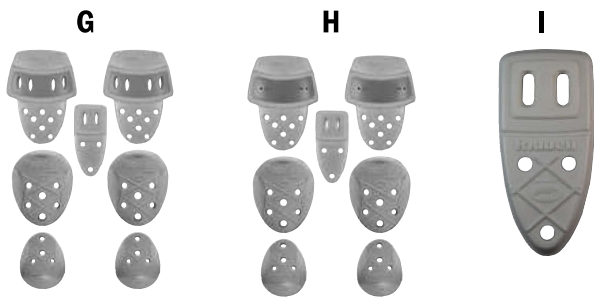

HIP & BODY PADS

ITEM NAME	SIZE	ITEM
G Biolite® Vent Air 7-Piece Pad Set - Slotted	M	R48160
	S	R48150
H Biolite® Vent Air 7-Piece Pad Set - Sliding Snaps	M	R48161
	S	R48151
I Tail Pad - Slotted	M/L	R48170