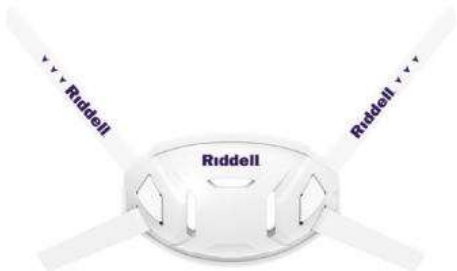

CUSTOM OPTIONS

COLOR MIX OPTION

COLOR

Your choice of colored Hard Cup with any color strap

WILDCATS

CHIN STRAP PRINTING

Add your team name or school for a professional look.

ITEM

RSTENCILX

[Minimum order 36 straps]

FULLY CUSTOMIZED OPTIONS

WHITE (#2700) CHIN CUP WITH WHITE CHIN STRAP

1-color (purple Riddell) chin cup & strap logo