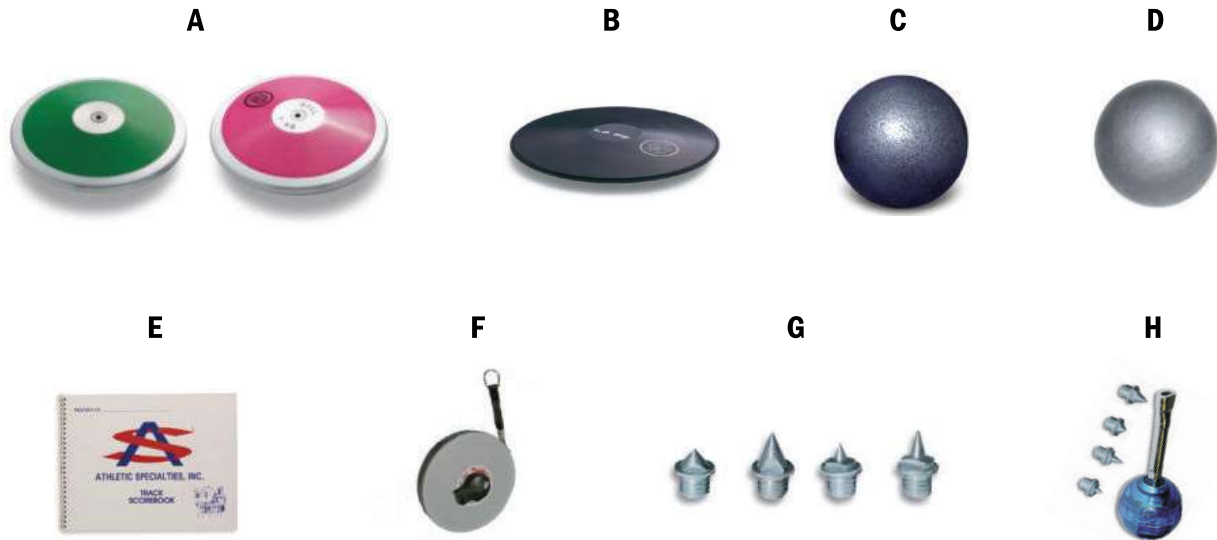

TRACK & FIELD EQUIPMENT

ITEM NAME	DESCRIPTION	SIZE	ITEM
A Premier II	For beginner and intermediate throwers. 75% rim weight. Made of high-impact ABS plastic side with a steel rim.	1.0k 1.6k 2.0k	82310 82316 82320
B Black Rubber Discus-Practice	Affordable hard rubber discus. Excellent for training at the high school or middle school level.	1.0k 1.6k	RD10 RD16
C Turned Iron	Machine rounded precision-lathed shots have an allowable rough surface. Meets collegiate, international and high school specs.	12lbs (5.44k-115mm) 16lbs (7.25k-125mm)	TIS12 TIS16
D Competition Shot	Regulation shot guaranteed to meet specifications and weigh-in. Great for high school competition at all levels.	4k (Orange) 12lbs, 5.44k	TIS45 TIS12
E Track & Field Score Book	Space for 19 meets, 14 events, 3 relays and stats		SBT
F Fiberglass Measuring Tapes	Vinyl-coated fiberglass measuring tapes in ABS shatter-resistant case. 200' & 330' tapes are open-reel with handle & shoulder strap.	50'-15M 100'-30M 165'-50M 200'-60M 330'-100M	TMT05 TMT1 MSTAP165 TMT2 TMT3
G Pyramid/Needle Spikes	Sold in packs of 100.	1/8" (P) 1/4" (P) 1/8" (N) 1/4" (N)	TSP18 TSP14 TSN18 TSN14
H Spike Wrench	Used to install spikes		TSW