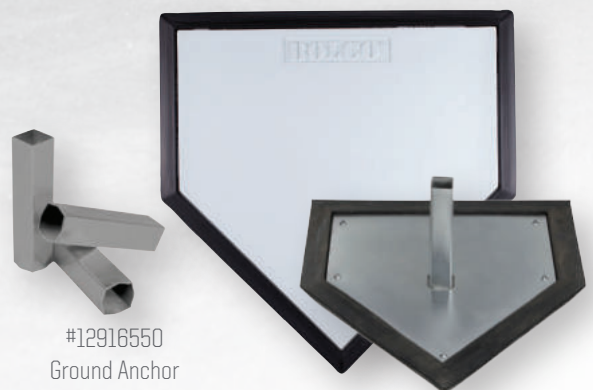

#12916550  
Ground Anchor  
(included)

**SAFETY BASE** ▶

**150-SB**

- Set of three regulation size bases (15" x 15" x 2 1/2").
- Slide-over safety base.
- Suitable for all ages and skill levels.
- Durable, one-piece all rubber construction, utilizing heavy gauge non-collapsible textured white rubber.
- Universal aluminum stanchion fits both male and female ground anchors (sold separately).
- Aluminum stanchion dimensions:  
 1 1/2" x 1 1/2" (outside diameter).  
 1 1/16" x 1 1/16" (inside diameter).  
 5" (length).
- Shipping weight: 26 lb.