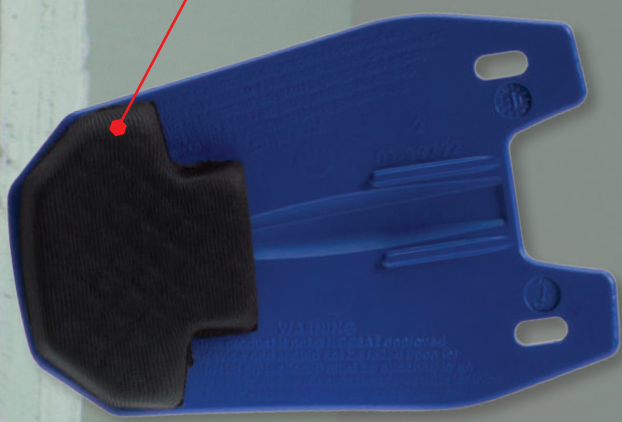

new

CD-2 JAW GUARD

ALL NEW LIGHTWEIGHT DESIGN

ADJUSTABLE ANGLE SLOTS

INTERIOR EVA JAW PAD