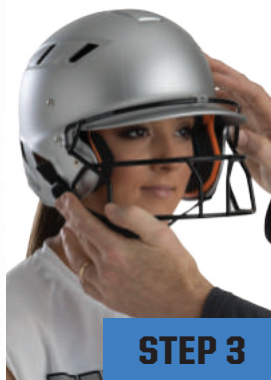

# HELMET FITTING GUIDE

**STEP 1**

**STEP 2**

**STEP 3**

**STEP 4**

- 1** Measure the circumference of the player's head at its widest point, about 1" above the player's eyebrows.
- 2** The helmet bill should be parallel to the ground, 1" above the eyebrows. If a faceguard is attached, you should have an unobstructed view.
- 3** Helmet should fit snug, without pinching or feeling too tight.
- 4** Give the bill of the helmet a solid tap while the player is wearing it. Helmet should NOT move independently of the player's head. If it does, the helmet is too big.