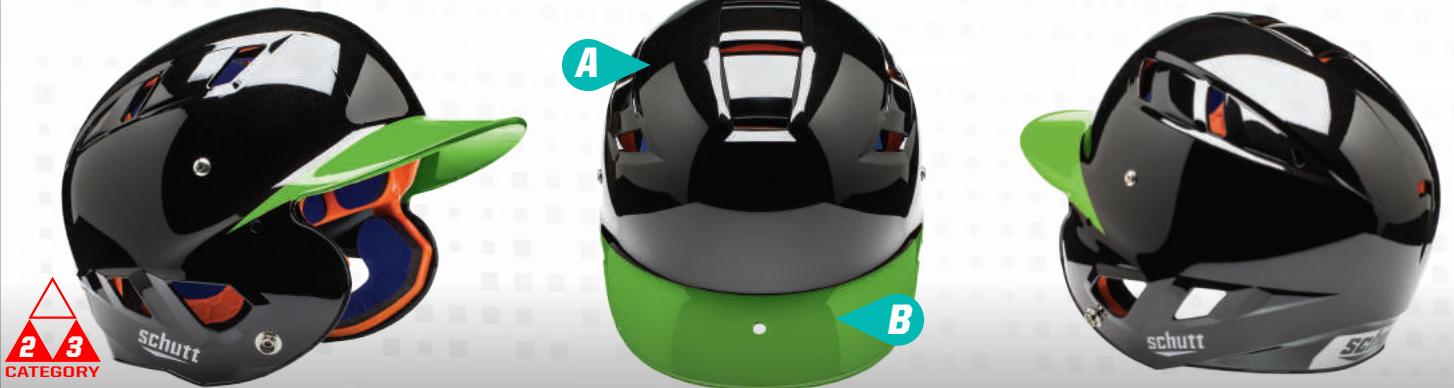

✓ AIR MASKED BILL