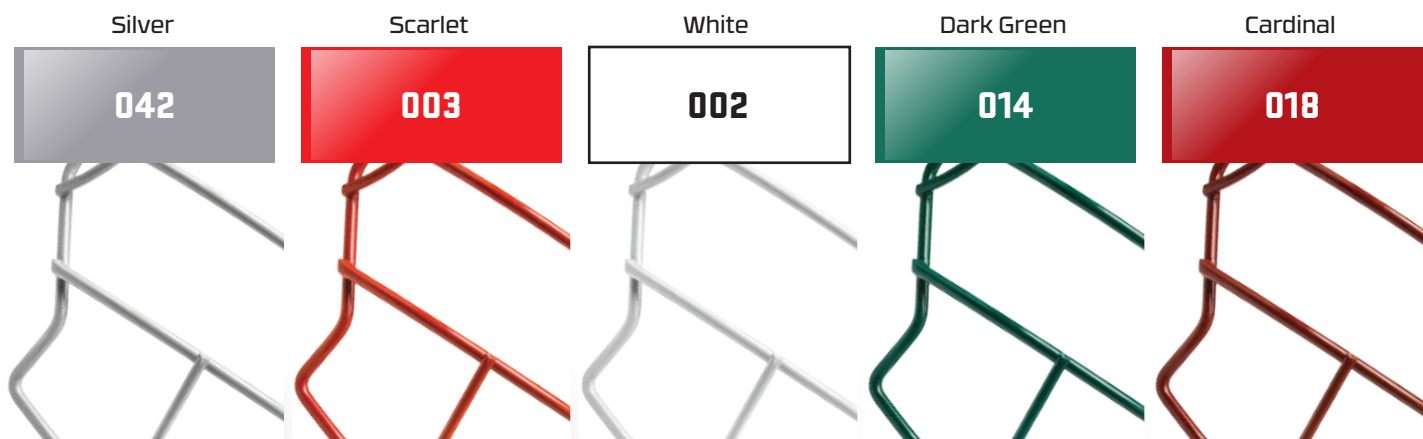

STANDARD GUARD COLORS

*For custom paint options see our color library on pages 64-73