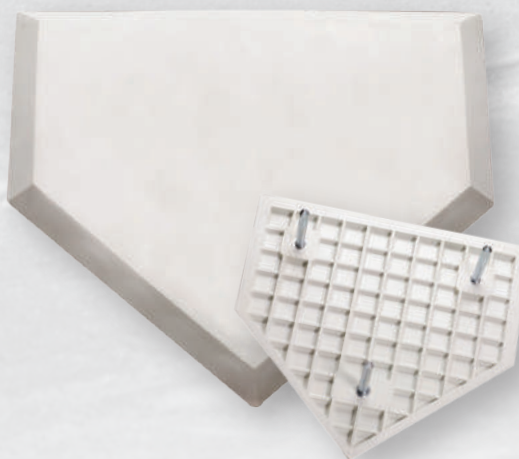

**IMPACT® THROW DOWN HOME PLATE** ▶

12770200	MBSHP-WB
----------	----------

- Heavy-Duty molded rubber for durability.
- Waffle bottom to reduce sliding and improve traction.
- 3 installation spikes.
- Shipping weight: 7 lb.
- 17¼" x 17¼" x ¾"