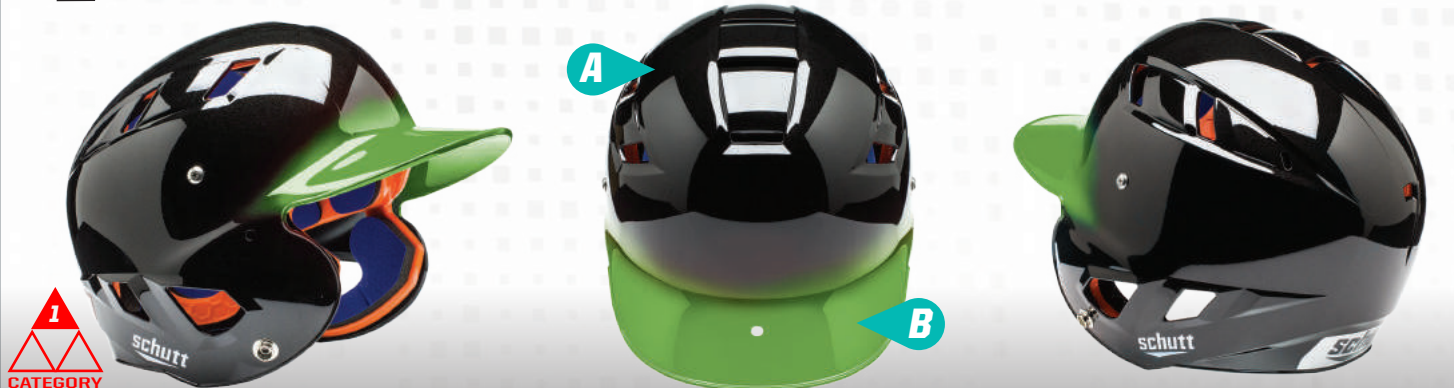

✓ AIR FEATHERED BILL

✓ PAINT CATEGORY REFERENCE

To determine correct pricing, refer to the paint categories listed below with each Custom Paint Style.

CATEGORY 1 Feathered Designs (2-color paint)
(A) Painted Only,
(B) Painted Only

CATEGORY 2 Masked Designs (1-color molded)
(A) Molded Only,
(B) Painted Only

CATEGORY 3 Masked Designs (2-color paint)
(A) Painted Only,
(B) Painted Only

CATEGORY 4 Masked Designs (2-color paint)
(A) Painted Only, (B) Painted Only,
(C) Painted Only (If needed)