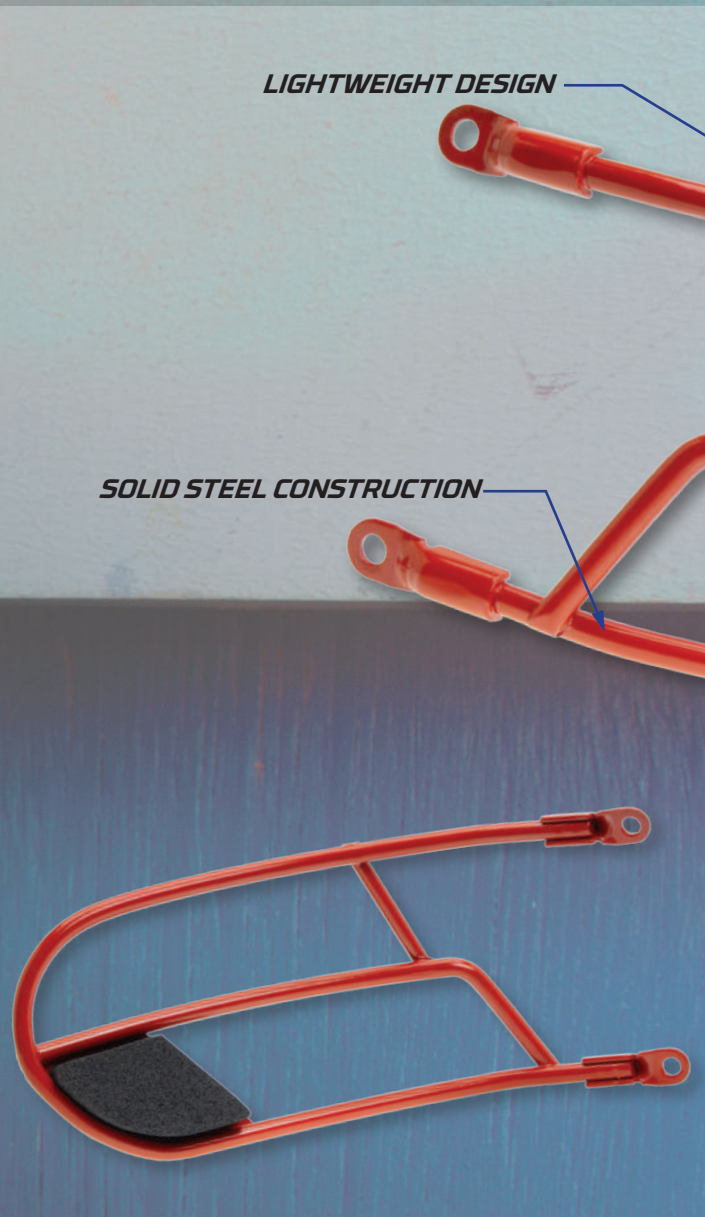

CD-1 JAW GUARD

LIGHTWEIGHT DESIGN

SOLID STEEL CONSTRUCTION

MAXIMUM VISIBILITY

RIGID BALL DEFLECTION