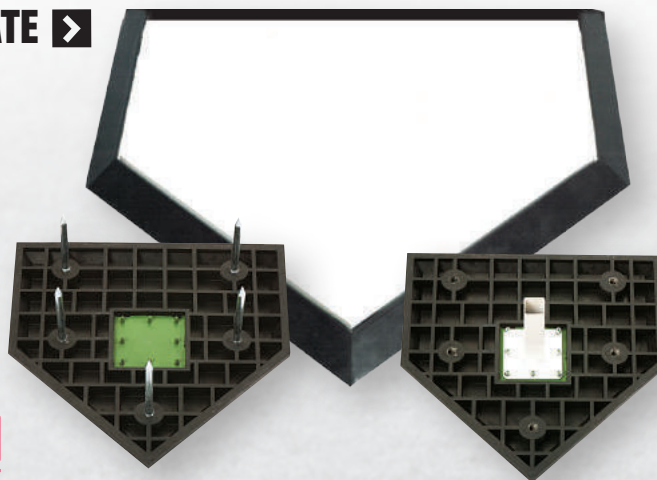

HOLLYWOOD® MLB® PRO STYLE HOME PLATE ▶

12807300 SHP-UM

- Maximum strength, suitable for portable or temporary installation.
- Includes 6" stanchion, 5 zinc plated spikes, 1 anchor and 1 plug.
- 1½" thick.
- Shipping weight: 18 lb.
- 20½" x 20½" x 1½"