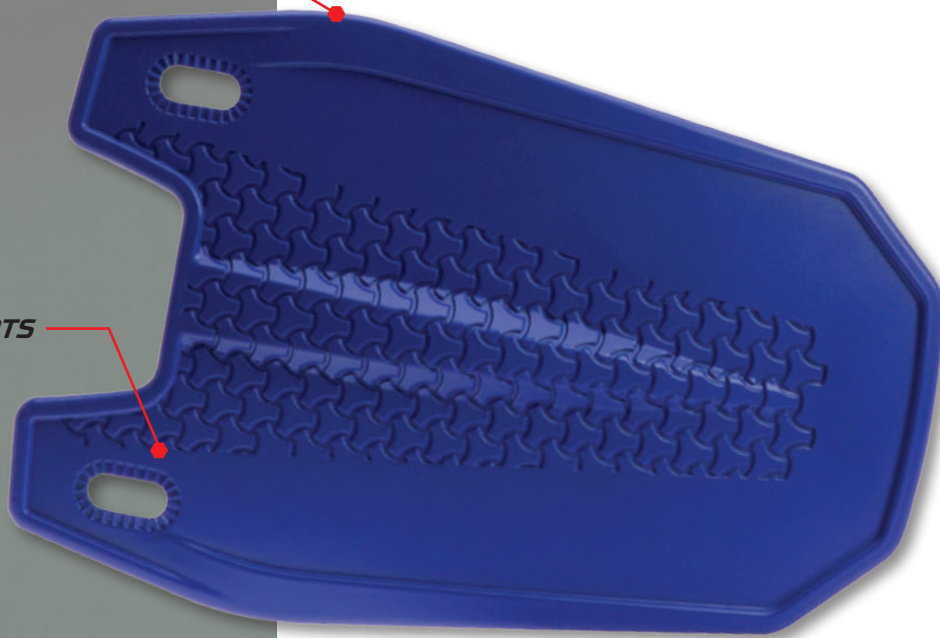

new

CD-2 JAW GUARD

ALL NEW LIGHTWEIGHT DESIGN

ADJUSTABLE ANGLE SLOTS

INTERIOR EVA JAW PAD