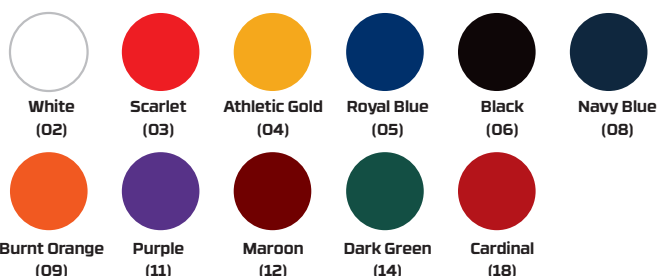

## STANDARD HELMET SHELL COLORS

Even though our color library boasts thousands of colors, you might only be interested in a few. Our standard colors give you a solid foundation to choose from.

\*\*For additional Paint styles and Custom finishes turn to pages 64-77\*\*