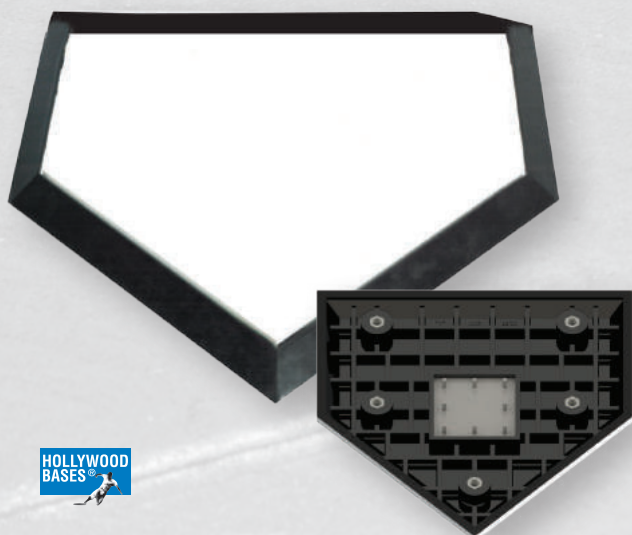

HOLLYWOOD® TURF HOME PLATE ▼

12807300-T SHP-UM

- Designed for and proven by turf installers to work better in turf installations.
- Premium, professional construction.
- 1½" thick.
- Shipping Weight: 12 lb.
- 20½" x 20½" x 1½"