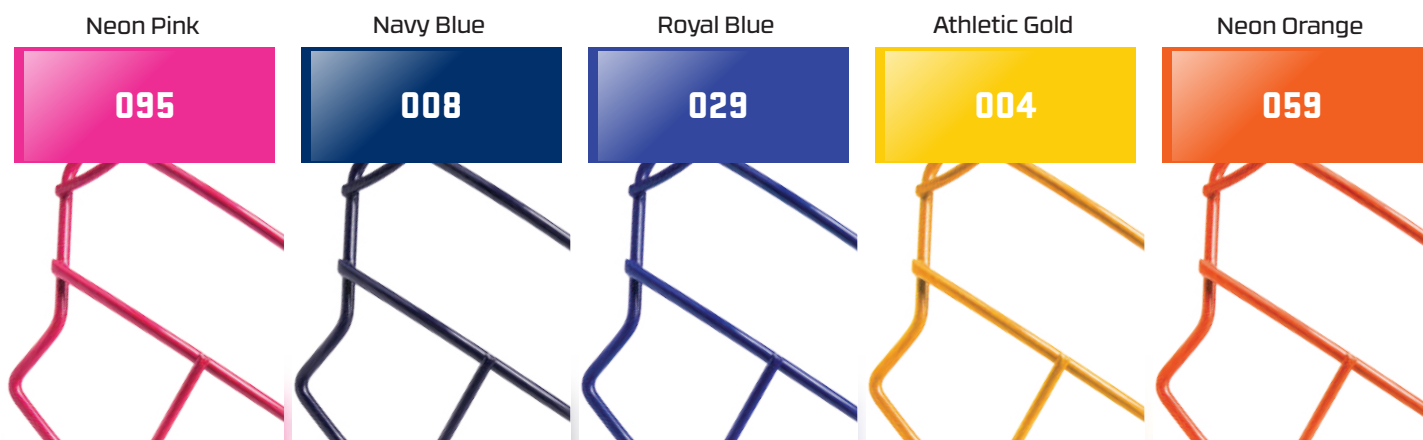

STANDARD GUARD COLORS

*For custom paint options see our color library on pages 64-73