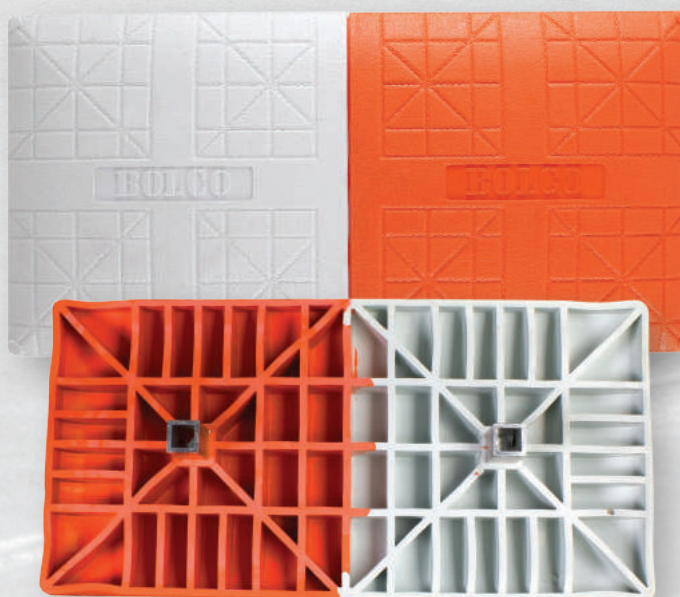

MOLDED DOUBLE FIRST BASE ▶

110-DBL

- One regulation size base (15" x 30" x 3").
- Not an impact base.
- Durable, one-piece all rubber construction, utilizing heavy gauge non-collapsible textured white rubber.
- Universal aluminum stanchion fits both male and female ground anchors (sold separately).
- Aluminum stanchion dimensions:
  1 1/2" x 1 1/2" (outside diameter).
  1 1/16" x 1 1/16" (inside diameter).
  3 1/8" (length).
- Shipping weight: 26 lb.