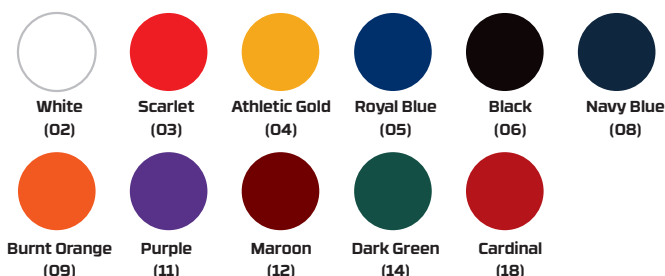

## STANDARD HELMET SHELL COLORS

Even though our color library boasts thousands of colors, you might only be interested in a few. Our standard colors give you a solid foundation to choose from.

\*\*For additional Paint styles and Custom finishes turn to pages 64-77\*\*