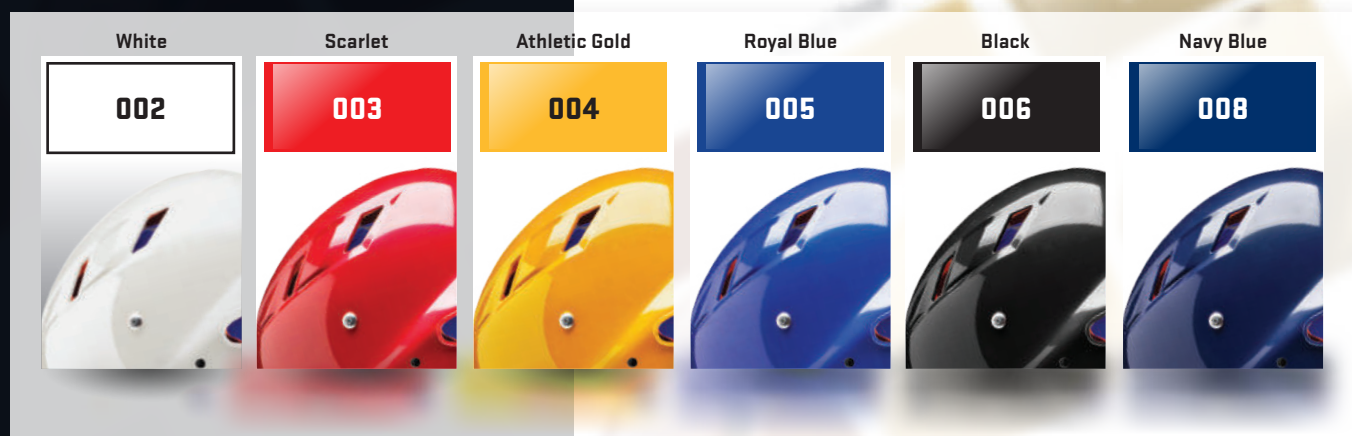

MOLDED STANDARD COLOR STATION