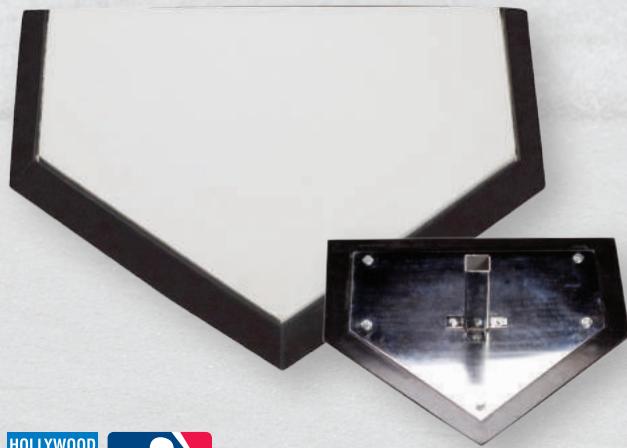

SCHUTT PRO HOME PLATE

12807200   SHP-PS

- Rugged, molded rubber construction.
- Mounted steel stanchion.
- Ground anchor included.
- Shipping weight: 17 lb.
- 20½" x 20½" x 1½"