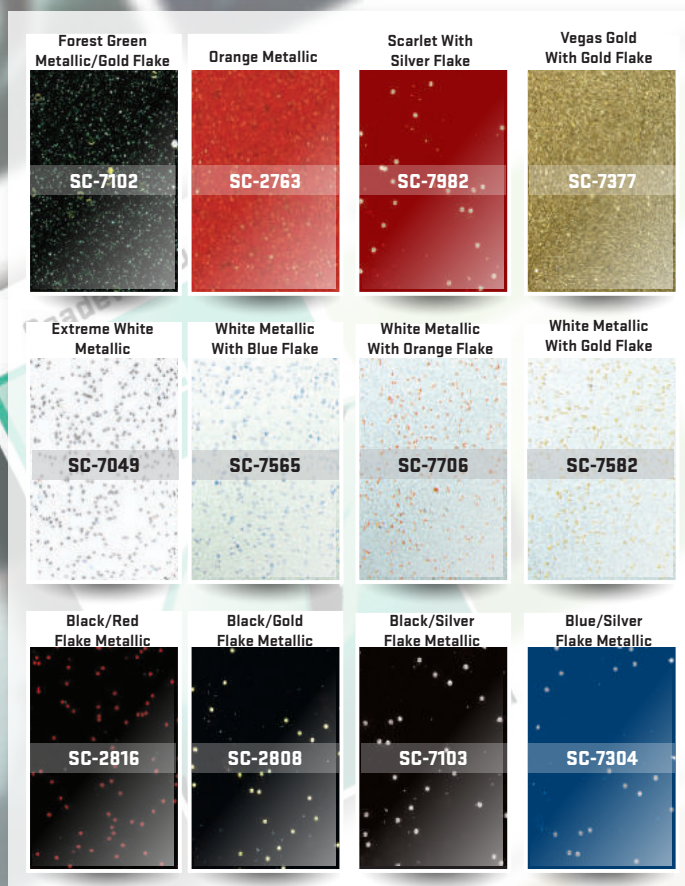

THOUSANDS OF COLORS

We strive every day to make the equipment that makes our athletes the best they can be. Performance is our top priority. But we also know, unless an athlete likes the way they look in our gear, it stays on a shelf somewhere.

So, we've built a vast library of colors and finishes - hundreds of thousands of possible combinations: custom paint colors, Aqua Tech graphics, finishes and decal combinations. It's all part of the job description for being your Custom House for helmets.

We make America's best helmets for America's best teams.

METALLIC FLAKE COLOR STATION