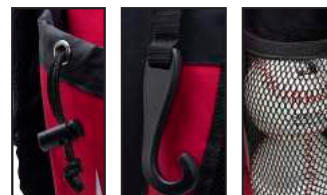

### BAG FEATURES

Rubber Port Hole Access

Adjustable Bat Sleeves, Large J Hooks, & Net Side Pockets

1:2 Secure Valuable Pockets

2:2 Secure Valuable Pockets

Spacious Main Compartment

Ventilated Shoe Compartment